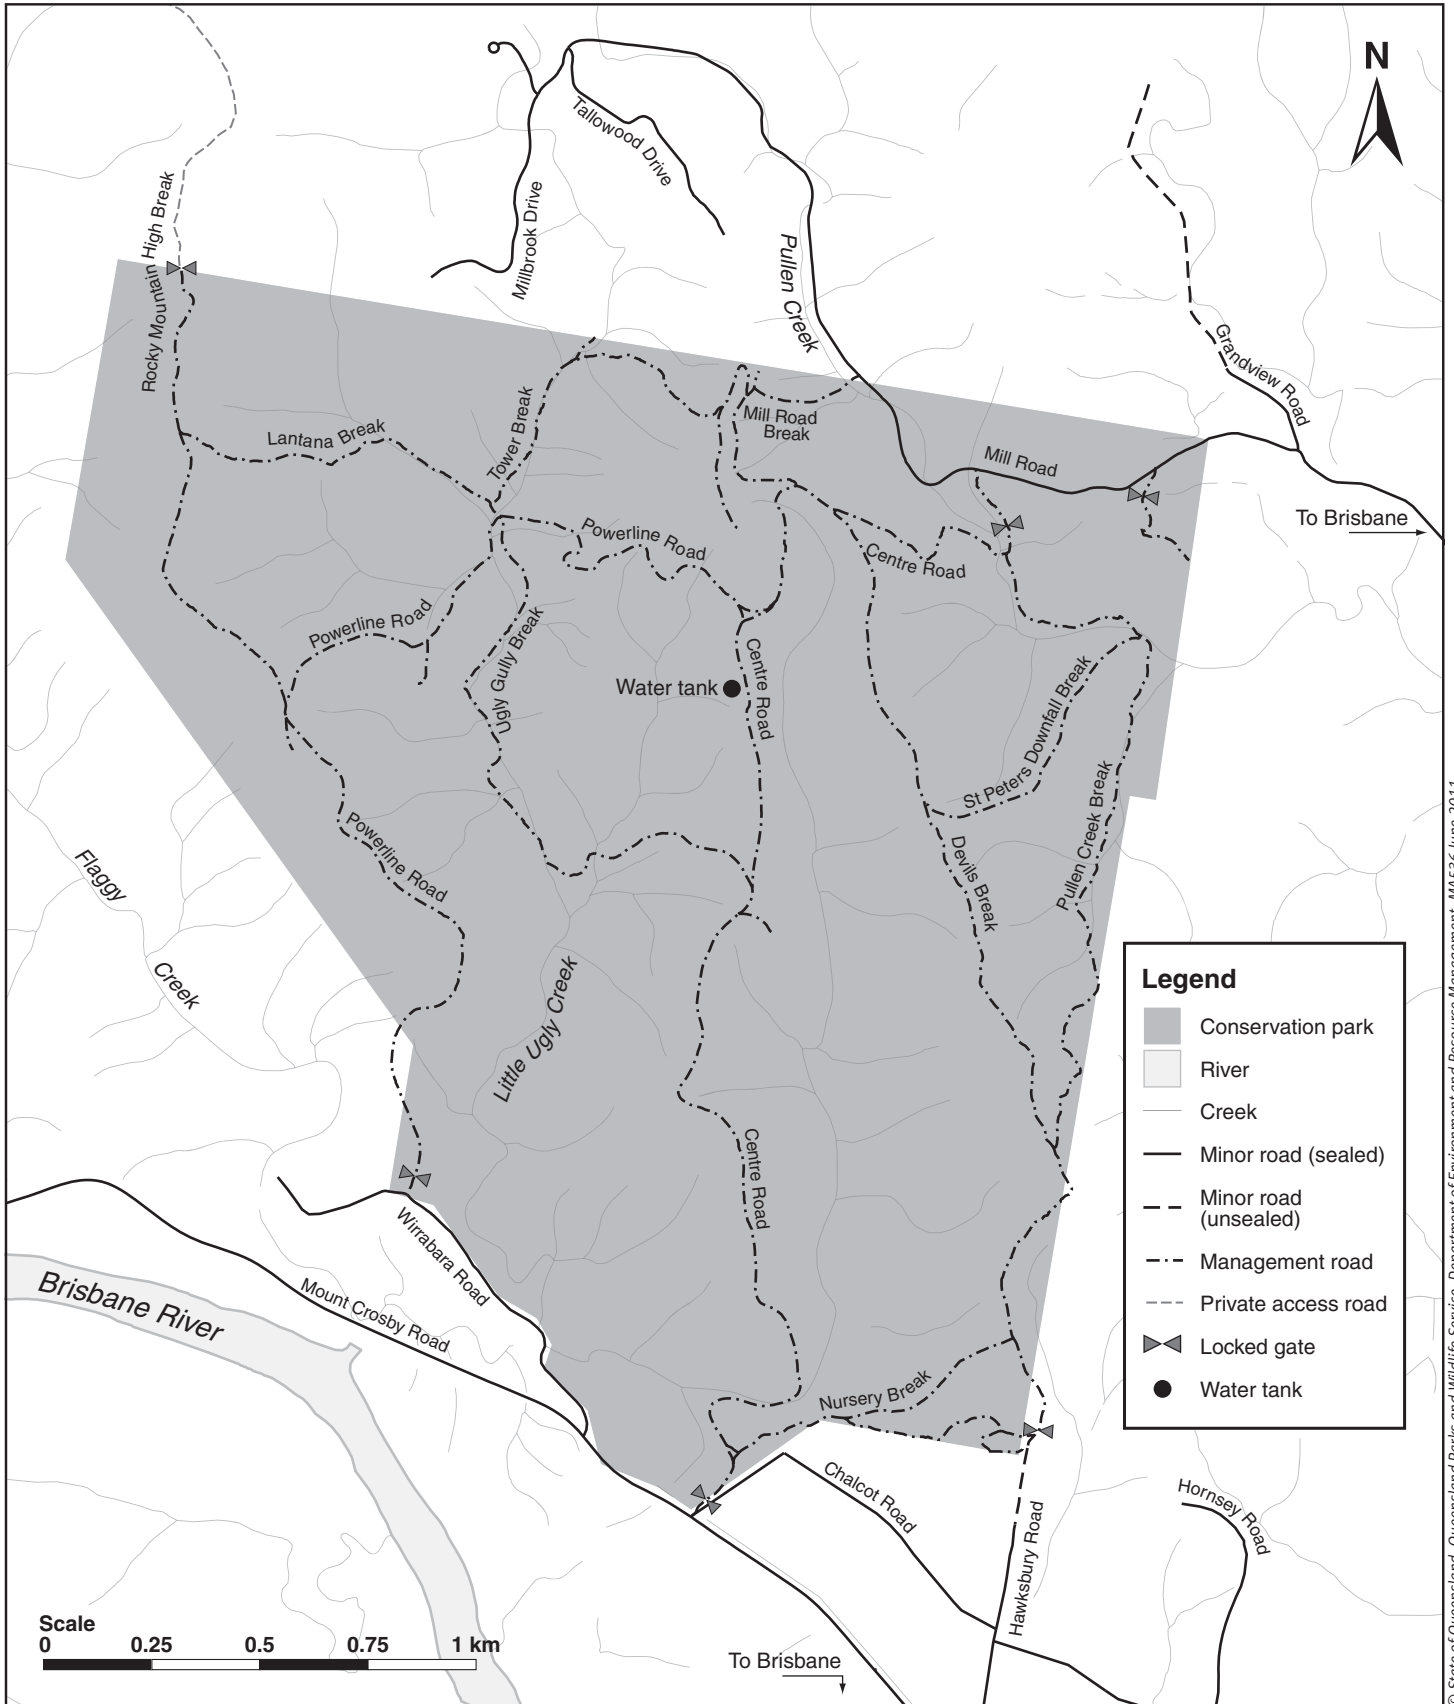

Moggill Conservation Park

Legend

- Conservation park
- River
- Creek
- Minor road (sealed)
- Minor road (unsealed)
- Management road
- Private access road
- Locked gate
- Water tank

© State of Queensland. Queensland Parks and Wildlife Service, Department of Environment and Resource Management. MAS36 June 2011